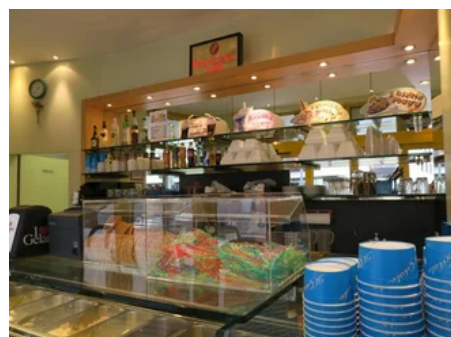

ice cream parlour Il Gelato

ICE CREAM PARLOR

📍 Bahnhofplatz 1a, 6700 Bludenz

ice creme parlour at the train station.

Detailed description

Enjoying ice-cream on a sunny day? - "Il Gelato" is the best place for it.

Opening hours

01.04.2025 - 31.10.2025

Mo - Su

10:00 - 18:00

Address

ice cream parlour Il Gelato

Bahnhofplatz 1a

6700 Bludenz