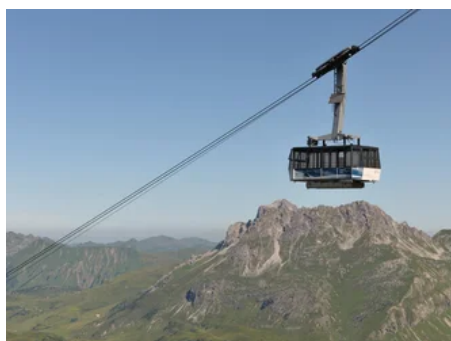

Address

Rüfikopf Cable Car

Dorf 200
6764 Lech am Arlberg

Contact

+43 55 83 23 32

<http://www.lech-zuers.at/sommerbahnen> ↗