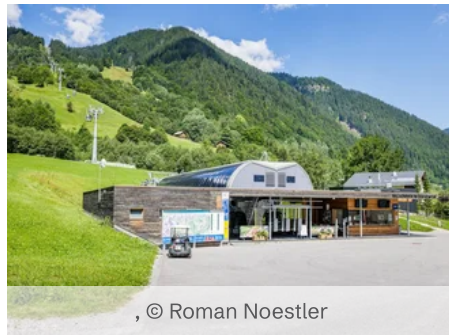

Detailed description

The gondola lift takes you comfortably to the Palüd area. A spacious parking lot, ideal for buses, is located directly at the valley station, at the end of Brand im Innertal. Whether for a leisurely stroll or a challenging hike - the Palüdbahn is the ideal starting point for your next tour in the hiking area around Brand.

Arrival by public transport: Landbus L580, bus stop "Brand Palüdbahn". The exact connections can be found at www.vmobil.at. With the Brandnertal, Bludenz, Klostertal Guest Card and the Premium Guest Card, travel by public transport is free of charge.

Click [here](#) for the current operating times.

Technical Details

Type of cableway: Monocable gondola with 8-person cabin

Horizontal length: 1,604 m

Inclined length: 1,692 m

Height difference: 538 m

Speed: 6 m/sec.

Transportation capacity: 1,427 ppl/hr

Guest card services

, © Roman Noestler