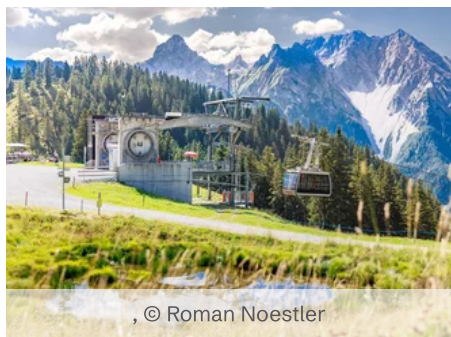

Guest card services

Opening hours

23.05.2025 - 02.11.2025

Mo - Su

09:00 - 16:30

16.05.2025 - 18.05.2025

Fr - Su

09:00 - 16:30

09.05.2025 - 11.05.2025

Fr - Su

09:00 - 16:30

Address

Panorama Cable Car

6708 Brand

Contact

[+43 5559 2240](tel:+4355592240)

station@brandnertal.at