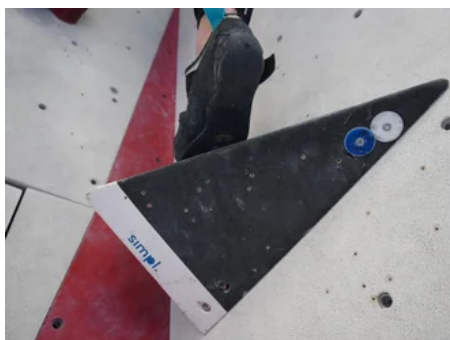

Flexible Access & Services

Tickets: Available at the front desk or in the Klimmerei [online shop](#)

Rental shoes: Available anytime (coin deposit in the hall)

Important: Outside service hours, entry is only possible with an **online ticket, subscription chip card, or via the Apptive app!**

So, what are you waiting for? **Grab your climbing shoes and drop by!**

Guest card services

Links

> [Homepage](#)

Opening hours

01.11.2023 - 30.04.2028

Mo - Su

06:00 - 22:00

Address

Bouldering Hall "Klimmerei"

Quadrella 10

6706 Bürs

Contact