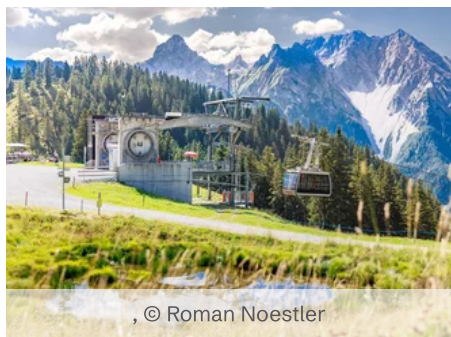

Guest card services

Opening hours

23.05.2025 - 02.11.2025

Mo - Su

09:00 - 16:30

16.05.2025 - 18.05.2025

Fr - Su

09:00 - 16:30

09.05.2025 - 11.05.2025

Fr - Su

09:00 - 16:30

Address

Panorama Cable Car

6708 Brand

Contact

+43 5559 2240

station@brandnertal.at