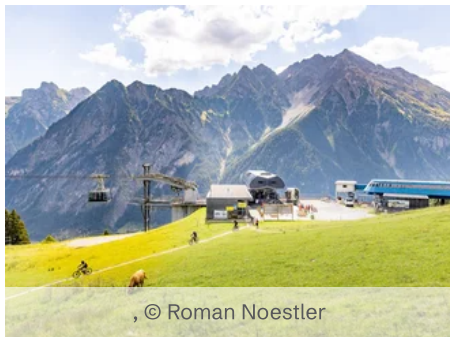

Guest card services

Opening hours

23.05.2025 - 02.11.2025

Mo - Su

09:00 - 16:30

16.05.2025 - 18.05.2025

Fr - Su

09:00 - 16:30

09.05.2025 - 11.05.2025

Fr - Su

09:00 - 16:30

Address

Panorama Cable Car

6708 Brand

Contact

[+43 5559 2240](tel:+4355592240)

station@brandnertal.at