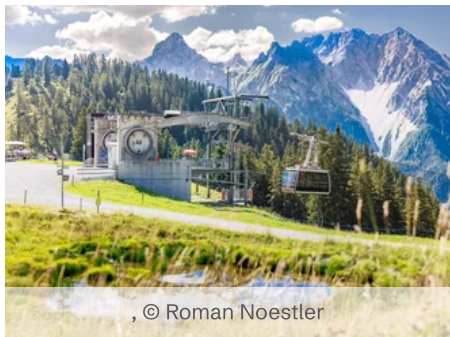

Guest card services

Opening hours

23.05.2025 - 02.11.2025

Mo - Su

09:00 - 16:30

16.05.2025 - 18.05.2025

Fr - Su

09:00 - 16:30

09.05.2025 - 11.05.2025

Fr - Su

09:00 - 16:30

Address

Panorama Cable Car

6708 Brand

Contact

[+43 5559 2240](tel:+4355592240)

station@brandnertal.at