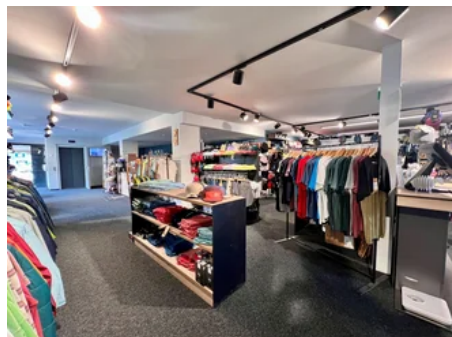

- [Faschina von Oben](#)
- [Sport Rössle](#)
- [Homepage](#)
- [Skiservice Rössle Sport](#)
- [Facebook Rössle Sport](#)
- [Rentmaxx Check-In Sport Rössle](#)
- [Rentmaxx Online Buchung Sport Rössle](#)

Address

Rössle Sport

Faschina 51
6733 Faschina

Contact

[(0043) 5510 303](tel:(0043)5510303)

sport.roessle@faschina.at

<https://www.roessle.info/skiverleih-sport-roessle> ↗