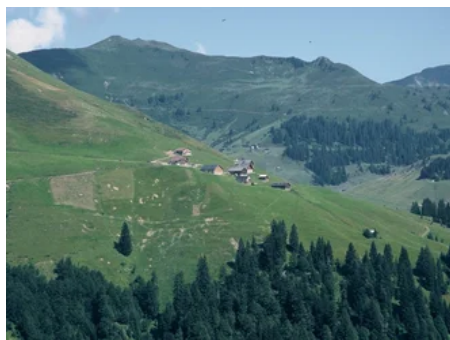

Alpe Sera

ALPINE DAIRY/SNACK BAR

📍 Blons, 6723 Blons

Alp in the Biosphärenpark Großes Walsertal

Detailed description

Bioalpe with alpine product sales in the Alpine Dairy. For many visitors, simply lingering on this panoramic sunny balcony is an experience in itself. In early summer this includes the feast for the eyes of a species-rich flora