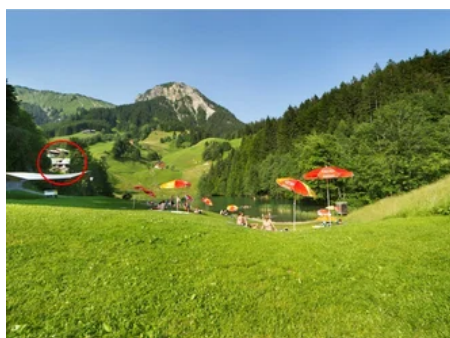

Restaurant Seewaldsee

RESTAURANT

INN/TAVERN

Seewald 14, 6733 Fontanella

The "Gasthaus Seewaldsee" is located directly at the mountain lake "Seewaldsee".

Detailed description

At the "Gasthaus Seewaldsee" you have the possibility to taste regional specialities or simply to enjoy a glass of wine in the tavern or on the splendid sun terrace overlooking the "Grosse Walsertal" and the "Seewaldsee".

To mark Jürgen Konzett's new takeover, the team at Gasthaus Seewaldsee invites you to a morning pint with Trio Blasenka on 18 May 2025!

In July & August every Wednesday evening the barbecue evening takes place in all weathers by appointment!

Links

[> Homepage](#)